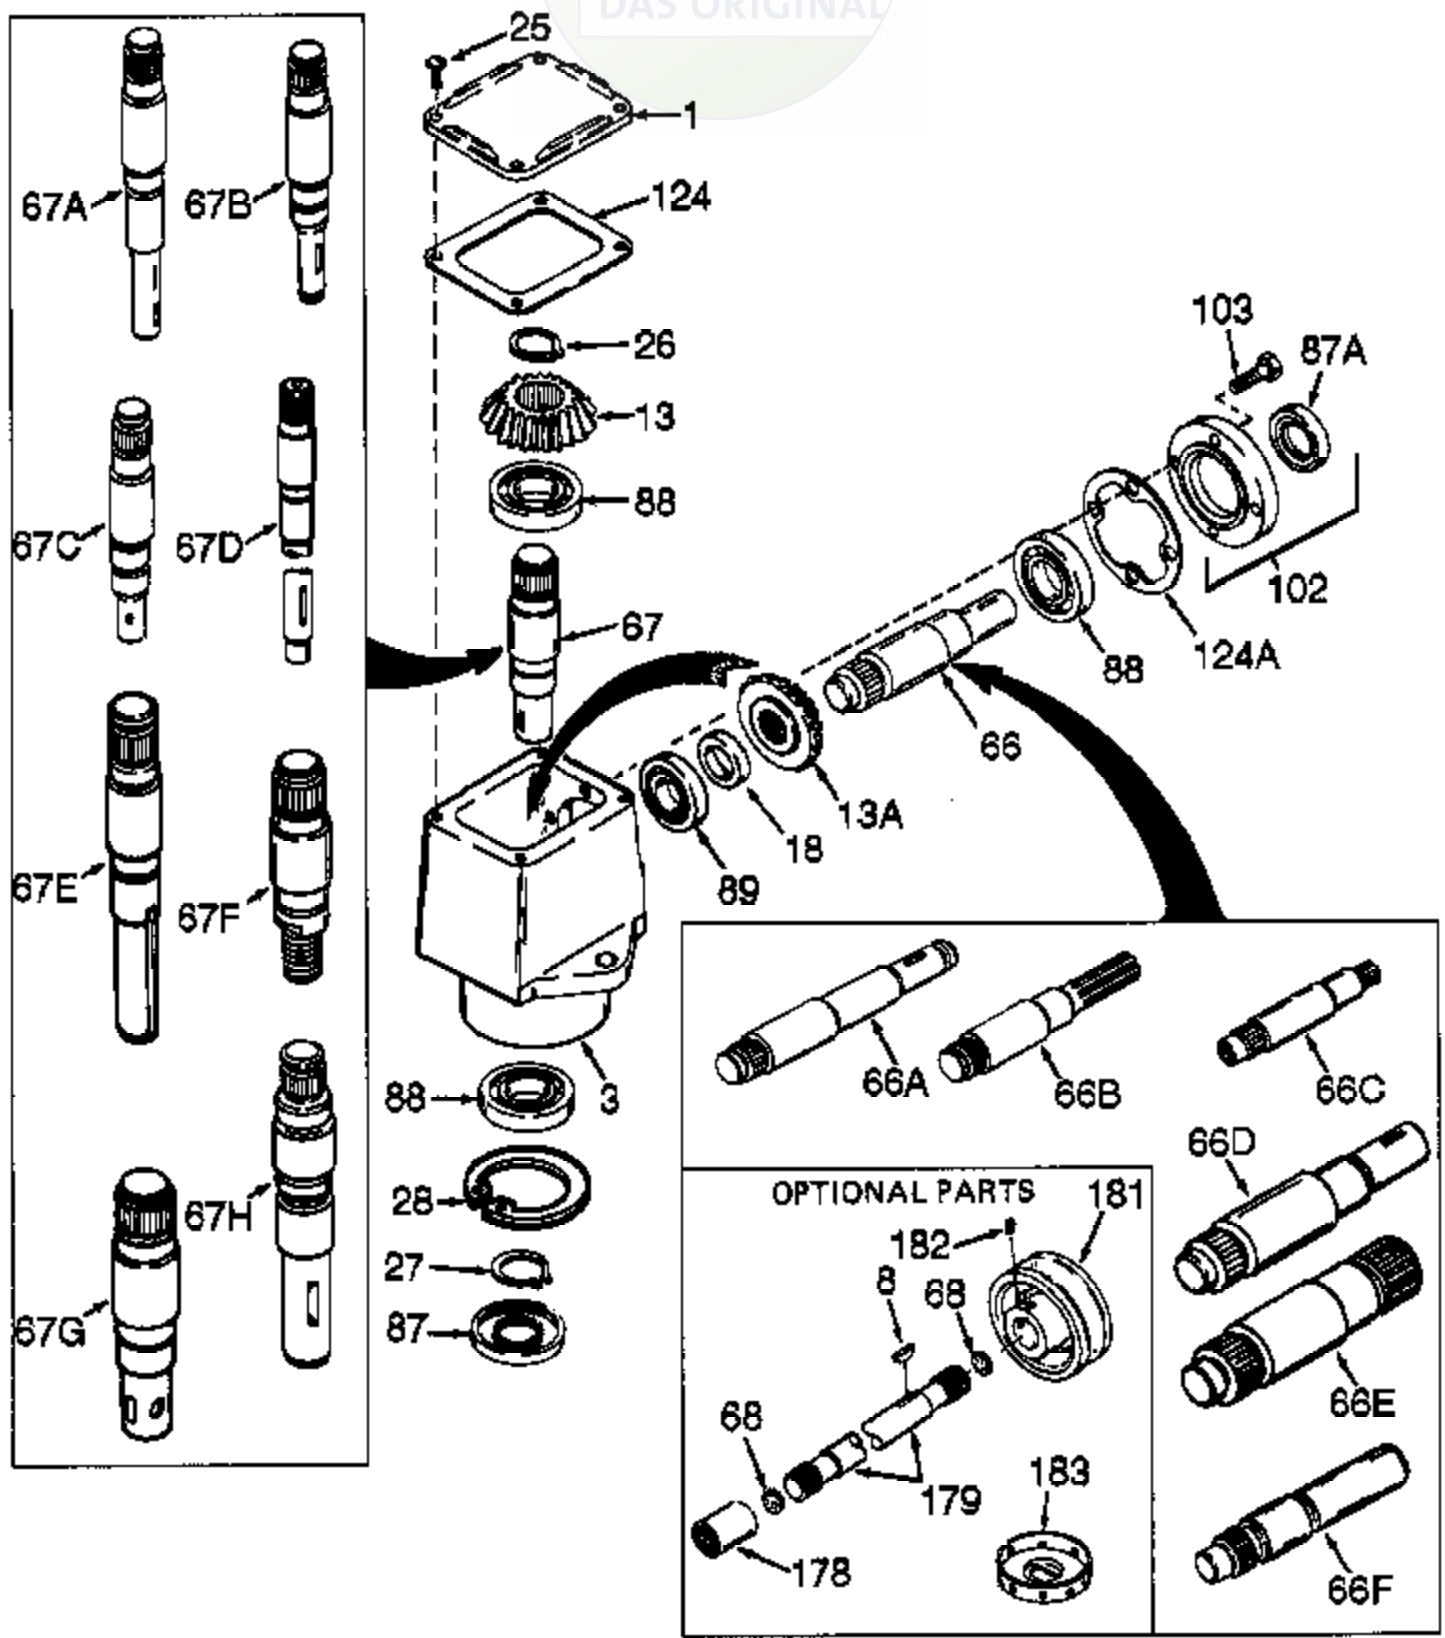

ILLUSTRATION SHOWS TYPICAL PARTS ONLY. ORDER BY PART NUMBER. PARTS NOT LISTED ARE SUPPLIED BY OEM.

Ref #	Part Number	Qty	Description
1	772035		Left Hand Cover
3	770026A		Right Angle Drive Housing
8	792057		Key (With lug extensions)
8	792047		Woodruff Key #9
13	778225		Miter Gear (14 teeth)(19/32" ID)
13A	778226		Miter Gear (24 teeth)(53/64" ID)
18			Spacer
25	792025		Screw, 10-24 x 1/2"
26	788040		Snap Ring
27	788019		Snap Ring
66F	776262		Input Shaft (7.375" long)
67H	776263		Output Shaft (5.342" long)
68	788039		Felt Disc
87A	788031	Peerless	Oil Seal
87	788029		Oil Seal
88	780034		Ball Bearing
89	780024		Ball Bearing
102	786029		Retainer Cap & Seal (Incl. 87A & 103)
103	792026		Screw, 1/4-20 x 7/8"
124A	788030B		Cap Gasket
124	788028		Cover Gasket
177A	XXXXX		(Not included with head assembly.)
177	XXXXX		THE FOLLOWING ARE OPTIONAL PARTS:
178	786028		Coupling (1-1/2" long)
178	786031		Coupling (1-5/16" long)
179	XXXXX		Input Connector Shaft
181	786030		Sheave (3-1/4" Dia.)
181	786059		Sheave (4" Dia.)
182	792027		Set Screw, 5/16-24 x 1/4
183	786044		Shield

RAD-4556-91 Page 2 of 2